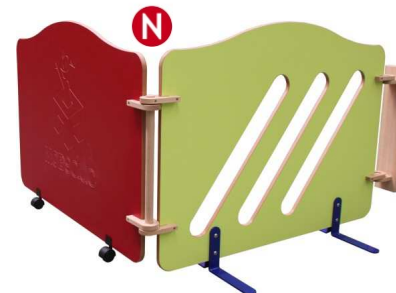

Fence door + fence + support fence

Furniture manufactured from 19 mm beech melamine, rear (10 mm), doors (16 mm) and 2 mm PVC edges, finished for both sides.

Cover radiator of solid pine wood with nontoxic varnish. Fence and fence door in MDF 16 mm with rounded edges and painted with nontoxic varnish.

Anti-finger trap door: The hinges are hung inside the cupboard for maximum safety.

Feets with a diameter of 4 cm. Two different heights: 4 y 8 cm.

Door handles are made in a flexible soft polymer.

Castors with brake options.

Assembly through fittings, ensuring solid and rigid union.

Each piece of furniture complies with CIDEMCO Certification (Safety & Quality standards).

Colour shelves / doors :