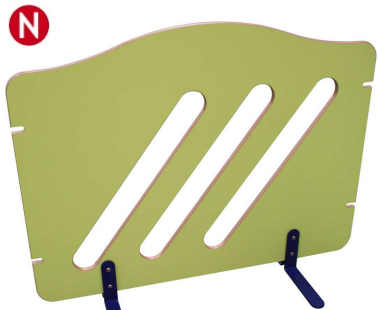

# FURNITURE FOR OTHER PURPOSES

600627

600603

600609  
600610  
600611  
600612

600637  
600638

600639

Ref.	Product	Measures - Cm (width x depth x height)
600627	Furniture: Mats and cushions	120 x 64 x 129
600603	Furniture for Shoes	120 x 28 x 87
600609	Cover radiator	75 x 16 x 80
600610	Cover radiator	100 x 16 x 80
600611	Cover radiator	125 x 16 x 80
600612	Cover radiator	140 x 16 x 80
600637	Cupboard	60 x 42 x 90
600638	Cupboard	60 x 60 x 90
600639	Fire Evacuation car	61 x 120 x 107
600643	Fence	112,4 x 41,6 x 79,5
600644	Fence door	106,2 x 5 x 78,5
600645	Support fence	10 x 10 x 50