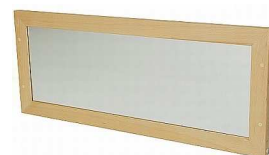

600706

600712

600707

600713

600714

Ref.	Product	Measures - Cm (width x depth x height)
600701	Changing table	90 x 70 x 96
600708	Changing table with steps	90 x 70 x 91
600709	Changing table with steps (3 doors)	120 x 70 x 91
600710	Steps	40 x 56 x 86
600702	Pigeonholes 4 pieces	80 x 28 x 22
600704	Pigeonholes 4 pieces	80 x 28 x 30
600705	Pigeonholes 4 pieces	120 x 28 x 30
600703	Pigeonholes 8 pieces	80 x 28 x 42
600706	Pigeonholes 10 pieces	100 x 28 x 42
600707	Pigeonholes 12 pieces	80 x 28 x 62
600711	Pigeonholes 8 pieces with doors	100 x 28 x 42
600712	Pigeonholes 10 pieces with doors	125 x 28 x 42
600713	Pigeonholes 12 pieces with doors	100 x 28 x 62
600714	Sloping mirror	100 x 10 x 40