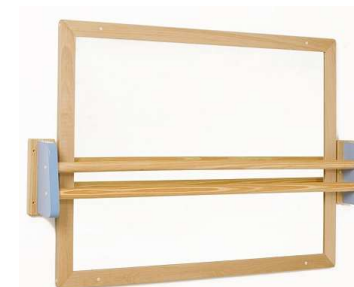

602005 + 602006